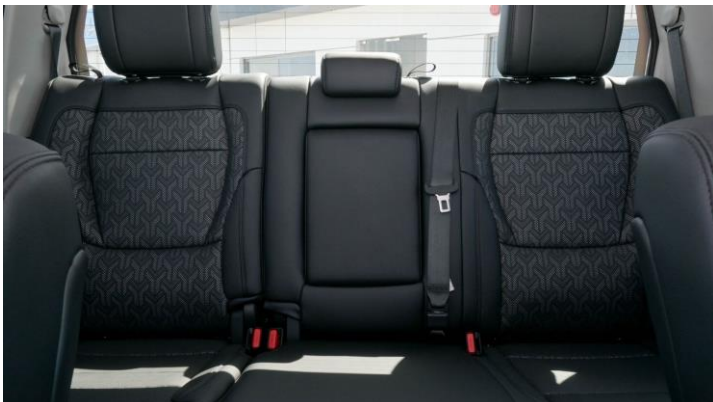

Immobilizer

Safety Connect -inc: up to 10-year trial, Remote Connect w/1-year trial and Service Connect w/up to 10-year trial, See toyota.com/connected-services for details

1 12V DC Power Outlet

Air Filtration