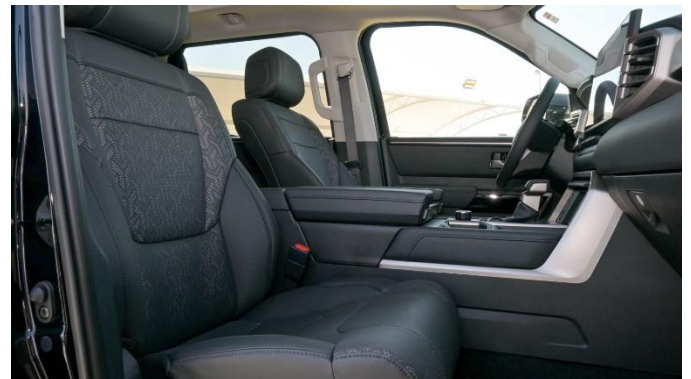

INTERIOR

8-Way Pwr Adjustable Heated/Ventilated Front Seats -inc: 2-way power adjustable lumbar support

Driver Seat

Passenger Seat

60-40 Folding Split-Bench Front Facing Fold-Up Cushion Rear Seat

Manual Tilt/Telescoping Steering Column

Gauges -inc: Speedometer, Odometer, Voltmeter, Oil Pressure, Engine Coolant Temp, Tachometer, Inclinometer, Trip Odometer and Trip Computer

Power Rear Windows

Leather/Metal-Look Steering Wheel

Front Cupholder

Rear Cupholder

Proximity Key For Doors And Push Button Start

Adaptive

Remote Keyless Entry w/Integrated Key Transmitter, Illuminated Entry and Panic Button

Remote Releases -Inc: Mechanical Fuel

HomeLink Garage Door Transmitter

Cruise Control w/Steering Wheel Controls

Dual Zone Front Automatic Air Conditioning

HVAC -inc: Underseat Ducts and Console Ducts

Illuminated Locking Glove Box

Driver Foot Rest

Interior Trim -inc: Metal-Look Instrument Panel Insert, Metal-Look Door Panel Insert, Piano Black/Metal-Look Console Insert and Metal-Look Interior Accents

Full Cloth Headliner

Leatherette Door Trim Insert