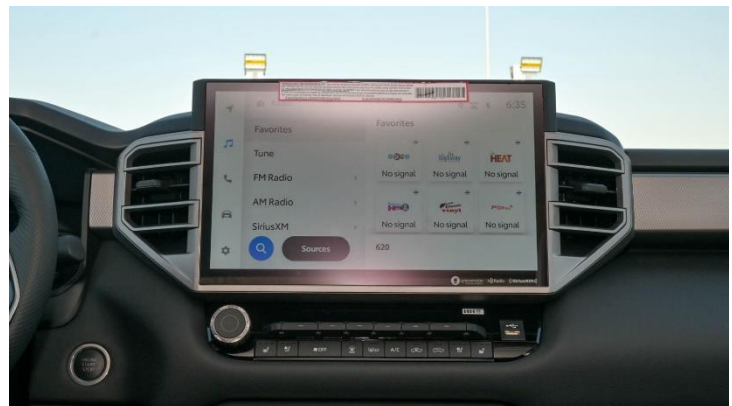

Radio w/Seek-Scan, Clock, Speed Compensated Volume Control, Steering Wheel Controls, Voice Activation, Radio Data System and External Memory Control

Streaming Audio

Integrated Roof Antenna

Bluetooth Wireless Phone Connectivity

2 LCD Monitors In The Front

Turn-By-Turn Navigation Directions

Real-Time Traffic Display

INTERIOR

8-Way Pwr Adjustable Heated/Ventilated Front Seats -inc: 2-way power adjustable lumbar support

Driver Seat

Passenger Seat