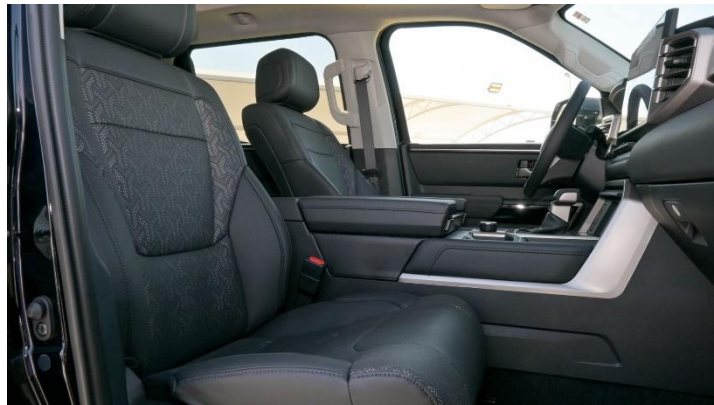

Immobilizer

Safety Connect -inc: up to 10-year trial, Remote Connect w/1-year trial and Service Connect w/up to 10-year trial, See toyota.com/connected-services for details

1 12V DC Power Outlet

Air Filtration