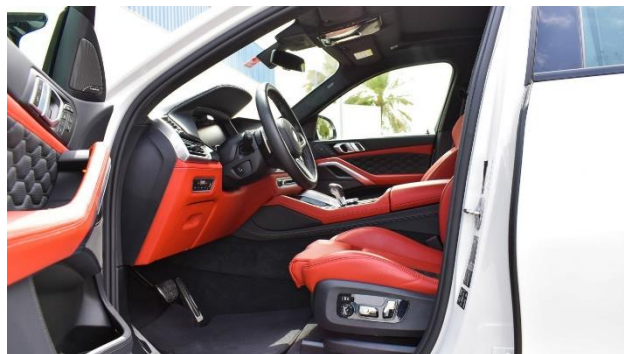

INTERIOR

Front Bucket Seats. Power Front Seats. Heated Front Seats

14-Way Driver Seat/ 14-Way Passenger Seat

40-20-40 Folding Bench Front Facing Fold Forward Seatback Rear Seat

Power Tilt/Telescoping Steering Column

Gauges -inc: Speedometer, Odometer, Engine Coolant Temp, Tachometer, Trip Odometer and Trip Computer

Power Rear Windows and Fixed 3rd Row Windows

Multi-Function Seats w/Lumbar Support

Style Heated Leather Steering Wheel w/Auto Tilt-Away

Front Cupholder/Rear Cupholder

Front And Rear Cigar Lighter(s)

Ashtray . Compass

Proximity Key For Doors And Push Button Start

Interior Lock Disable

Valet Function

Power Fuel Flap Locking Type

Remote Keyless Entry w/Integrated Key Transmitter, 4 Door Curb/Courtesy, Illuminated Entry, Illuminated Ignition Switch and Panic Button

Remote Releases -Inc: Proximity Cargo Access

Garage Door Transmitter

Cruise Control w/Steering Wheel Controls

Dual Zone Front And Rear Automatic Air Conditioning w/Steering Wheel Controls

Rear HVAC w/Separate Controls

HVAC -inc: Underseat Ducts, Residual Heat Recirculation and Console Ducts

Illuminated Locking Glove Box

Driver Foot Rest