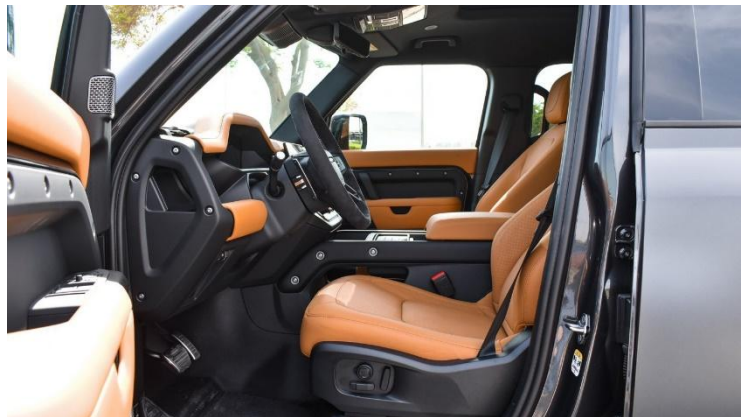

-Distance Pacing w/Traffic Stop-Go

Dual Zone Front Automatic Air Conditioning

-Rear HVAC w/Separate Controls

- HVAC -inc: Underseat Ducts, Headliner/Pillar Ducts and Console Ducts**
- Illuminated Locking Glove Box**
- Driver Foot Rest**
- Full Morzine Cloth Headliner**
- Leather/Metal-Look Gear Shifter Material**
- Interior Trim -inc: Colored Instrument Panel Insert, Colored Door Panel Insert, Colored Console Insert, Metal-Look Interior Accents and Leather Upholstered Dashboard**
- Windsor Leather Seat Trim -inc: Dinamica suedecloth and Robustec seating**
- Day-Night Auto-Dimming Rearview Mirror**
- Driver And Passenger Visor Vanity Mirrors w/Driver And Passenger Illumination**
- Full Floor Console w/Covered Storage, Mini Overhead Console w/Storage, 6 12V DC Power Outlets and 1 120V AC Power Outlet**
- Front And Rear Map Lights**
- Fade-To-Off Interior Lighting**
- Full Vinyl/Rubber Floor Covering**
- Vinyl/Rubber Floor Trim**
- Trunk/Hatch Auto-Latch**
- Cargo Area Concealed Storage**
- Folding Cargo Cover**
- Cargo Space Lights**
- FOB Controls -inc: Cargo Access and Windows**
- Memory Settings -inc: Door Mirrors and Steering Wheel**
- Instrument Panel Bin, Refrigerated/Cooled Box Located In The Console, Driver / Passenger And Rear Door Bins**
- Power 1st Row Windows w/Front And Rear 1-Touch Up/Down**
- Delayed Accessory Power**
- Power Door Locks w/Autolock Feature**